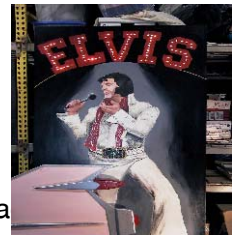

\$5000.00

This package includes: The Famous "Welcome to Fabulous Las Vegas" Signage*, Vegas Skyline(20'), Frontier Gambling Hall Signage, Dunes Casino Signage*, The Golden Nugget Sign, Glitter Gulch (neon cowgirl w/moving leg) Signage*, Flamingo Hotel Sign, The impressive Wedding Chapel double arch Entryway*, Circus Circus, The Stardust, 4 (Four) 10' Casino Columns, the oversized Elvis Mural with lights*, 2 (Two) Confetti Cannons for the opening of the casino and accent floor lighting.

Rat Pack Package

\$3000.00

The Famous "Welcome to Fabulous Las Vegas" Signage*, Frontier Gambling Hall Signage, The Gold Nugget Signage, Glitter Gulch(neon Cowgirl) Signage*, Flamingo Hotel Signage, Dunes Casino Sign*, The Stardust, 2 (Two) 10' Casino Columns, accent floor light and the oversized Elvis Mural with lights*.

Wayne Newton Package

\$2250.00

The Famous "Welcome to Fabulous Las Vegas" Signage*, The Golden Nugget Signage, Dunes Casino Sign*, Glitter Gulch (neon cowgirl) Signage*, Flamingo Hotel Signage, the oversized Elvis Mural*, 2 (Two) 10' Casino Columns for the entryway and accent lighting.